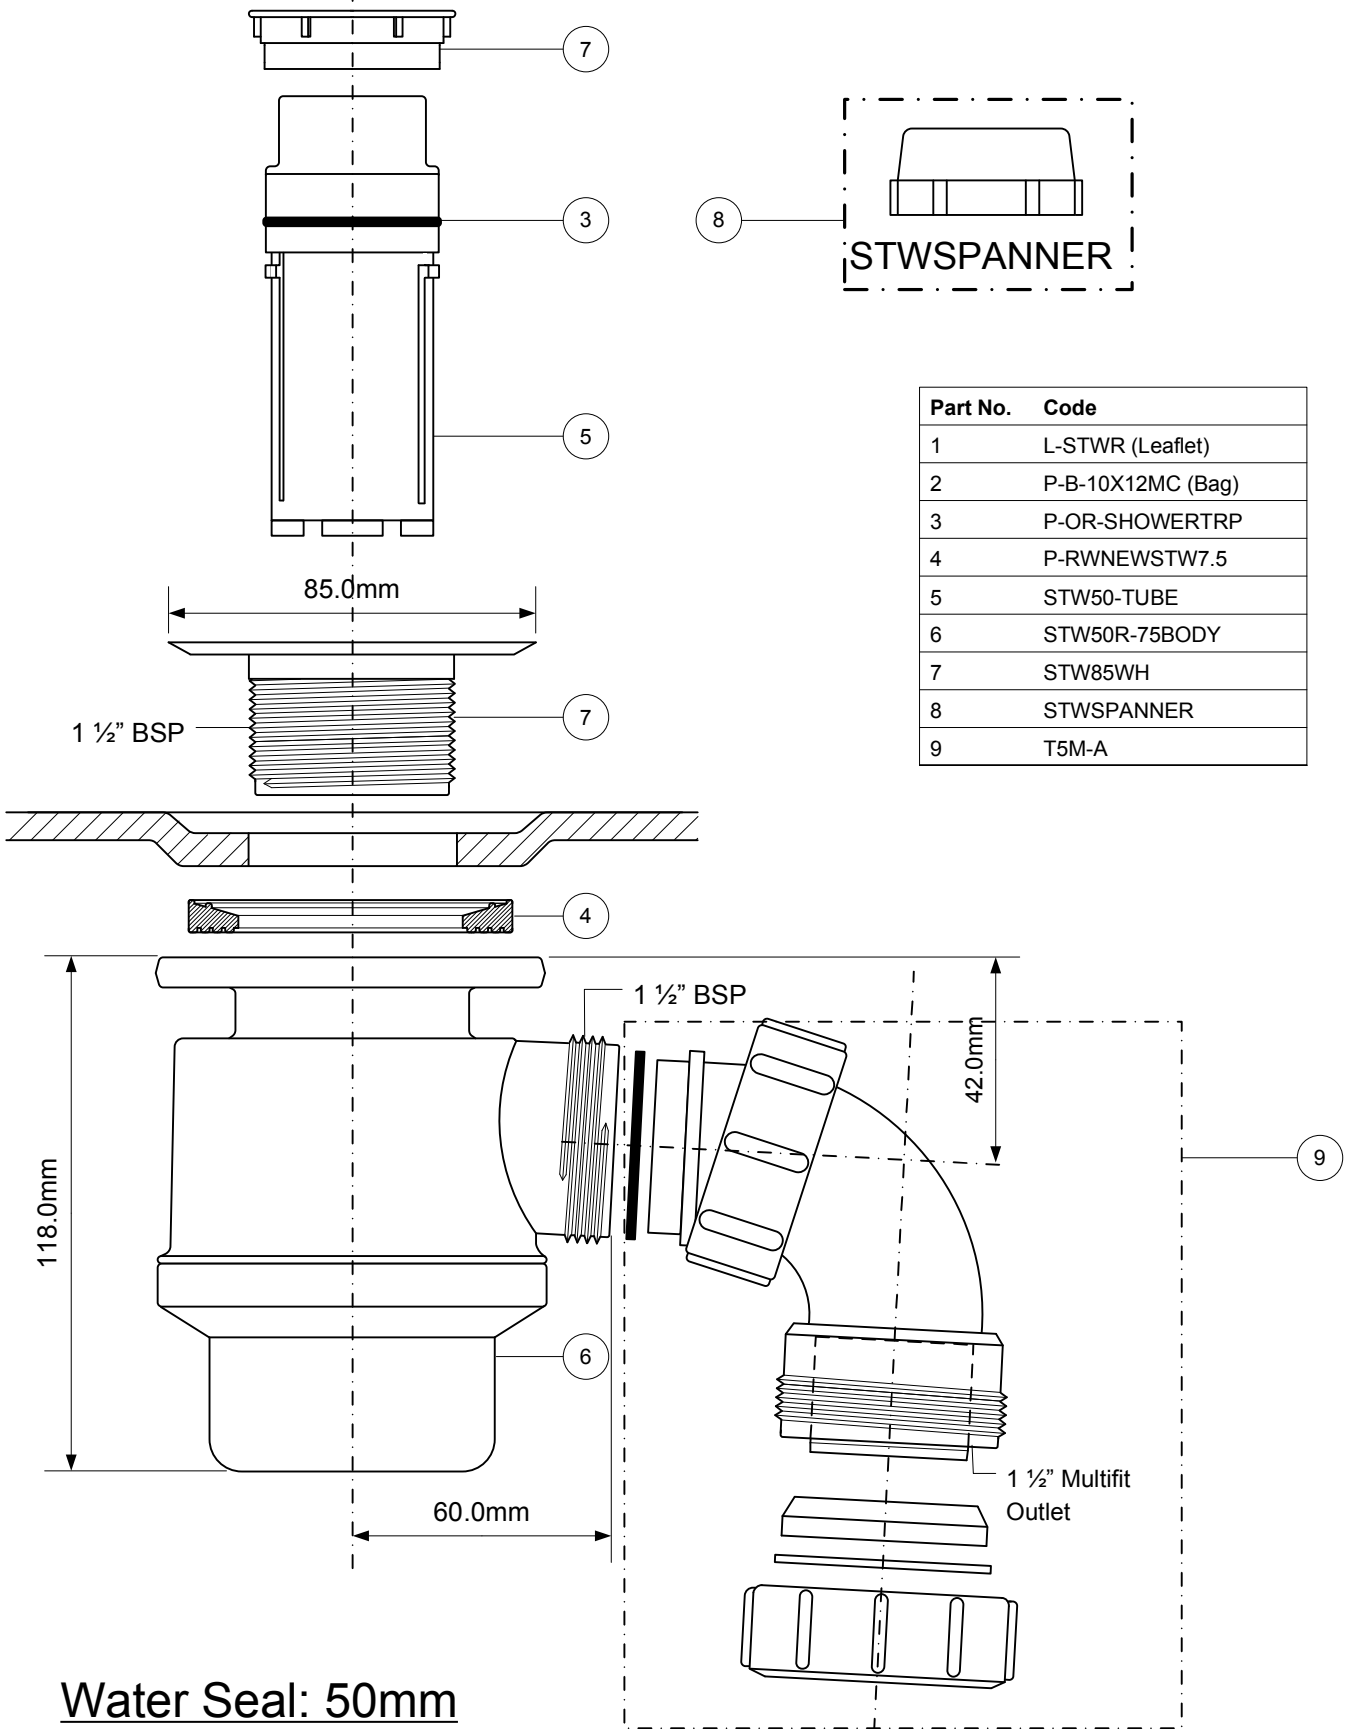

Code:

STW6-R

Part No.	Code
1	L-STWR (Leaflet)
2	P-B-10X12MC (Bag)
3	P-OR-SHOWERTRP
4	P-RWNEWSTW7.5
5	STW50-TUBE
6	STW50R-75BODY
7	STW85WH
8	STWSPANNER
9	T5M-A

© McALPINE
22/07/2010

Drawing verified
correct as of:

22/07/2010
RM

DRAWN BY

RM

REVISED

SCALE

1: 1.75

FILENAME

STW6-R.VSD